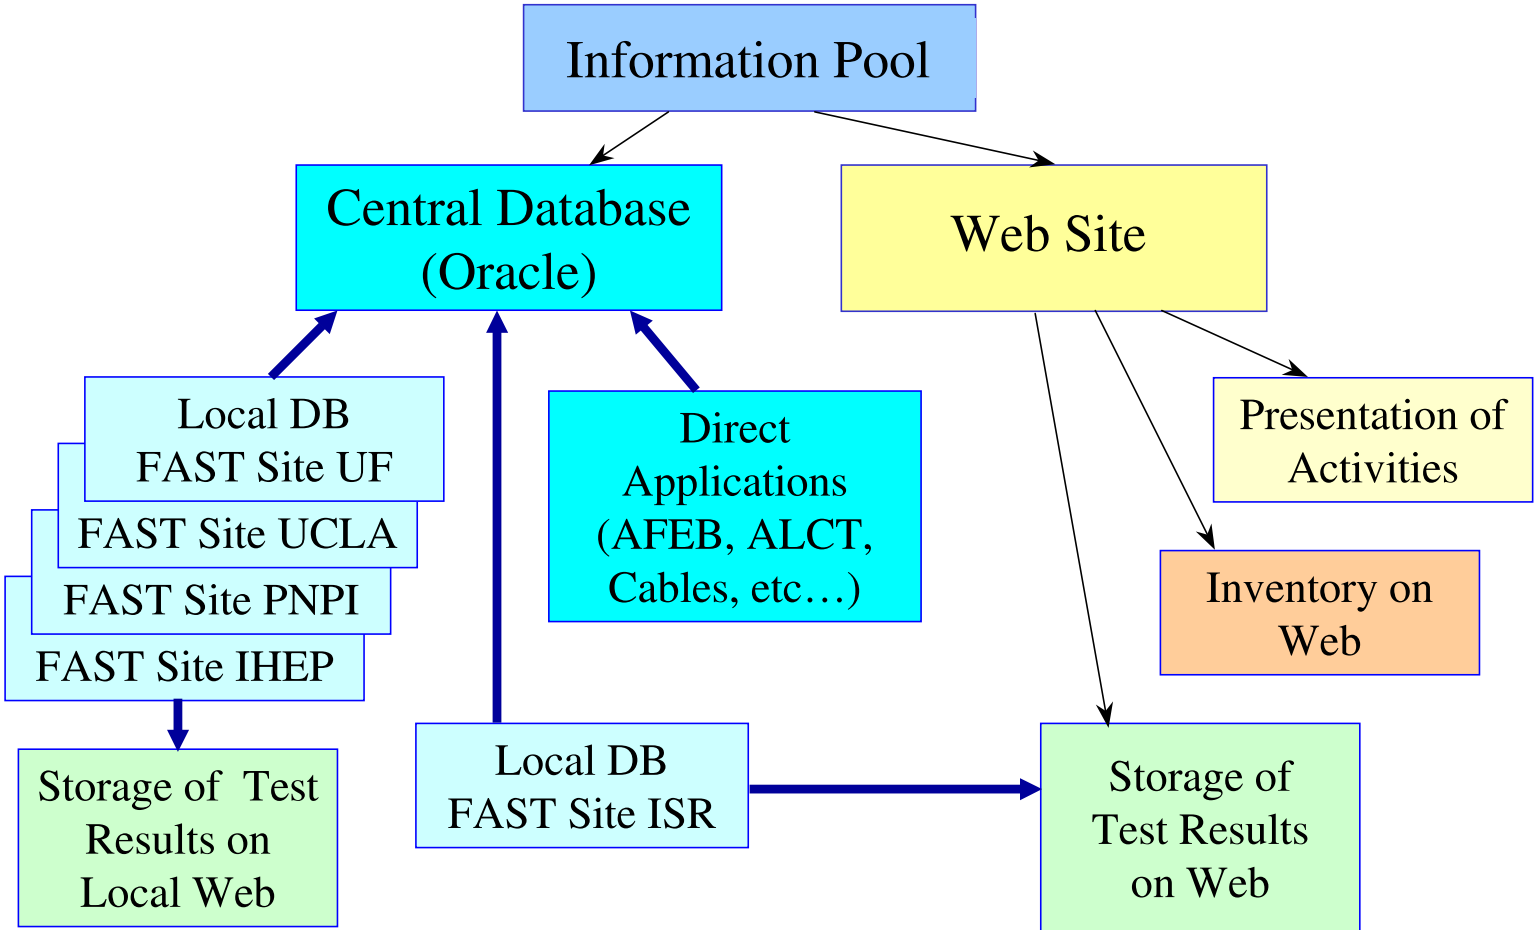

Information Pool at CERN

Igor Vorobiev
Carnegie Mellon University

Endcap Muon Meeting
CERN
25 February 2003

Information Pool Structure

ISR

Information Pool consists of (unlimited) space in CERN central Oracle database and CMS Web server space (few Gbyte). Central Database is filled by direct applications (AFEB, ALCT, Cables etc.) and by local FAST sites databases (chambers and boards tracking). Test results from FAST sites (as a set of files for each chamber) are saved on local Web spaces (where ISR uses central Web space as a local one). In a time (if necessary) the important results from tests will be decoded from files and uploaded into Central Database for subsequent use in the experiment. Web space is also used for presentation of activities at CERN and simple accounting of equipment at ISR ("Inventory on Web").

Maintenance of central applications for tracking, local DB software.

R. Breedon

Work on new applications.

ISR Local Database

V. Andreev

C. Matthey

Organization of data flow at ISR (into local DB, test files on Web + inventory).