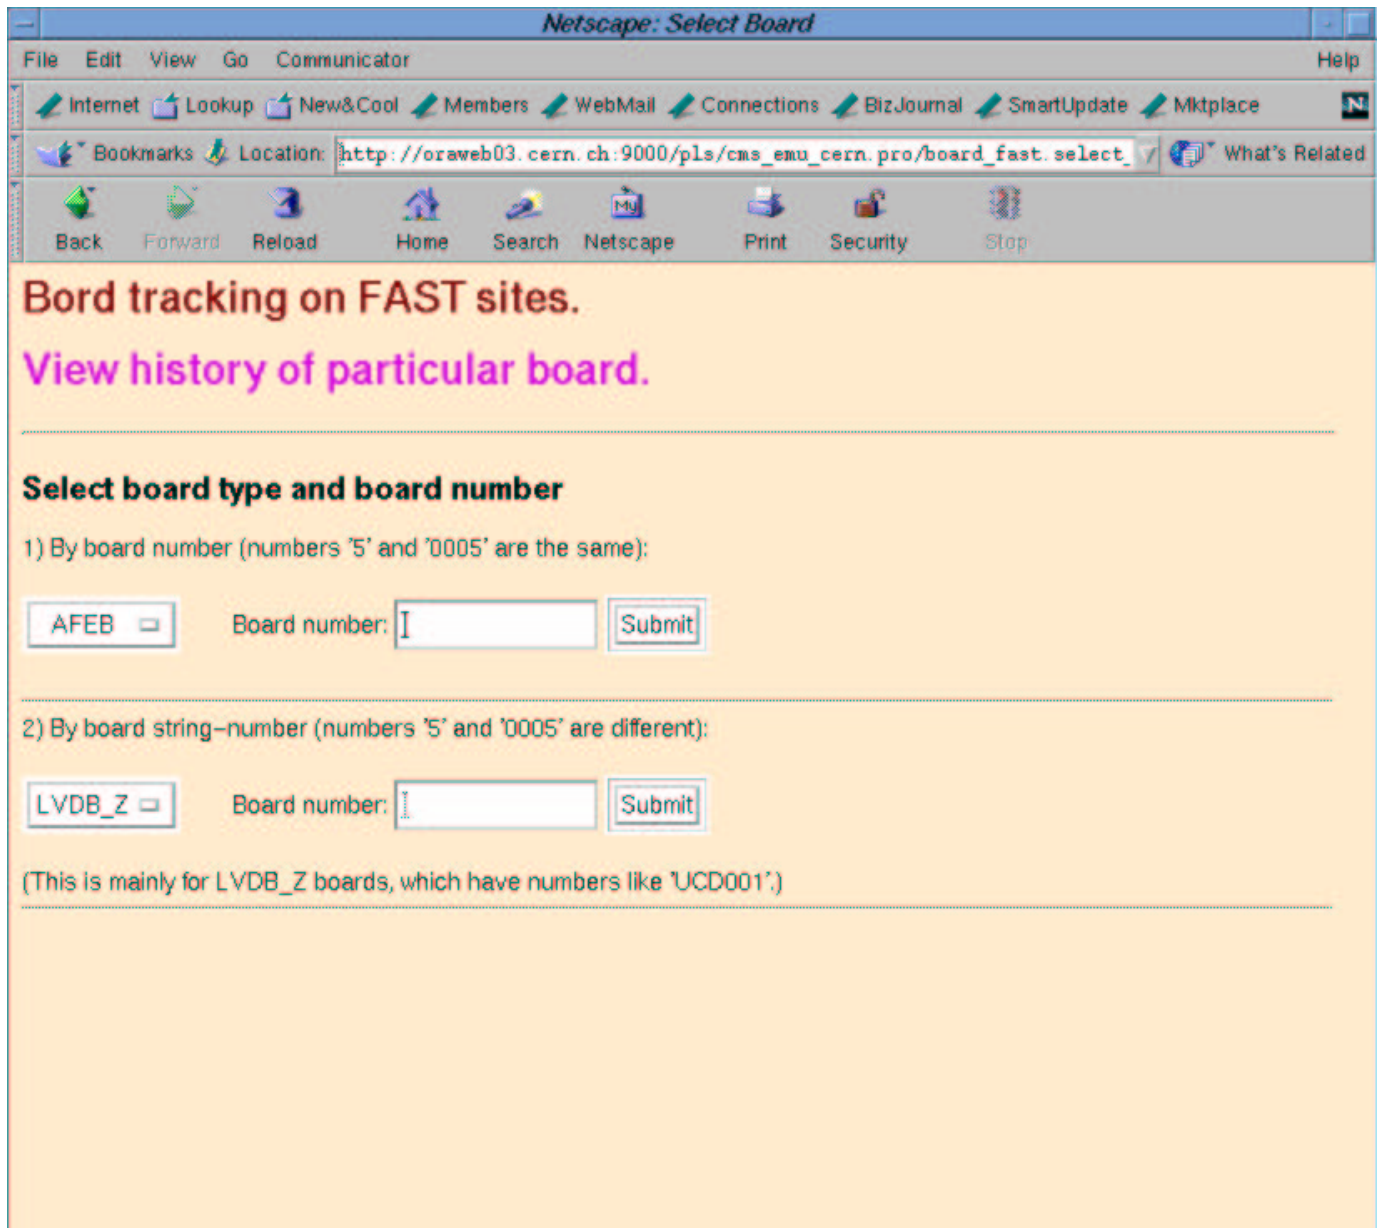

DB: Single board history (from board tracking)

URL address:

http://oraweb03.cern.ch:9000/pls/cms_emu_cern.pro/
/board_fast.select_board

Click on “Single board history” from DB page.