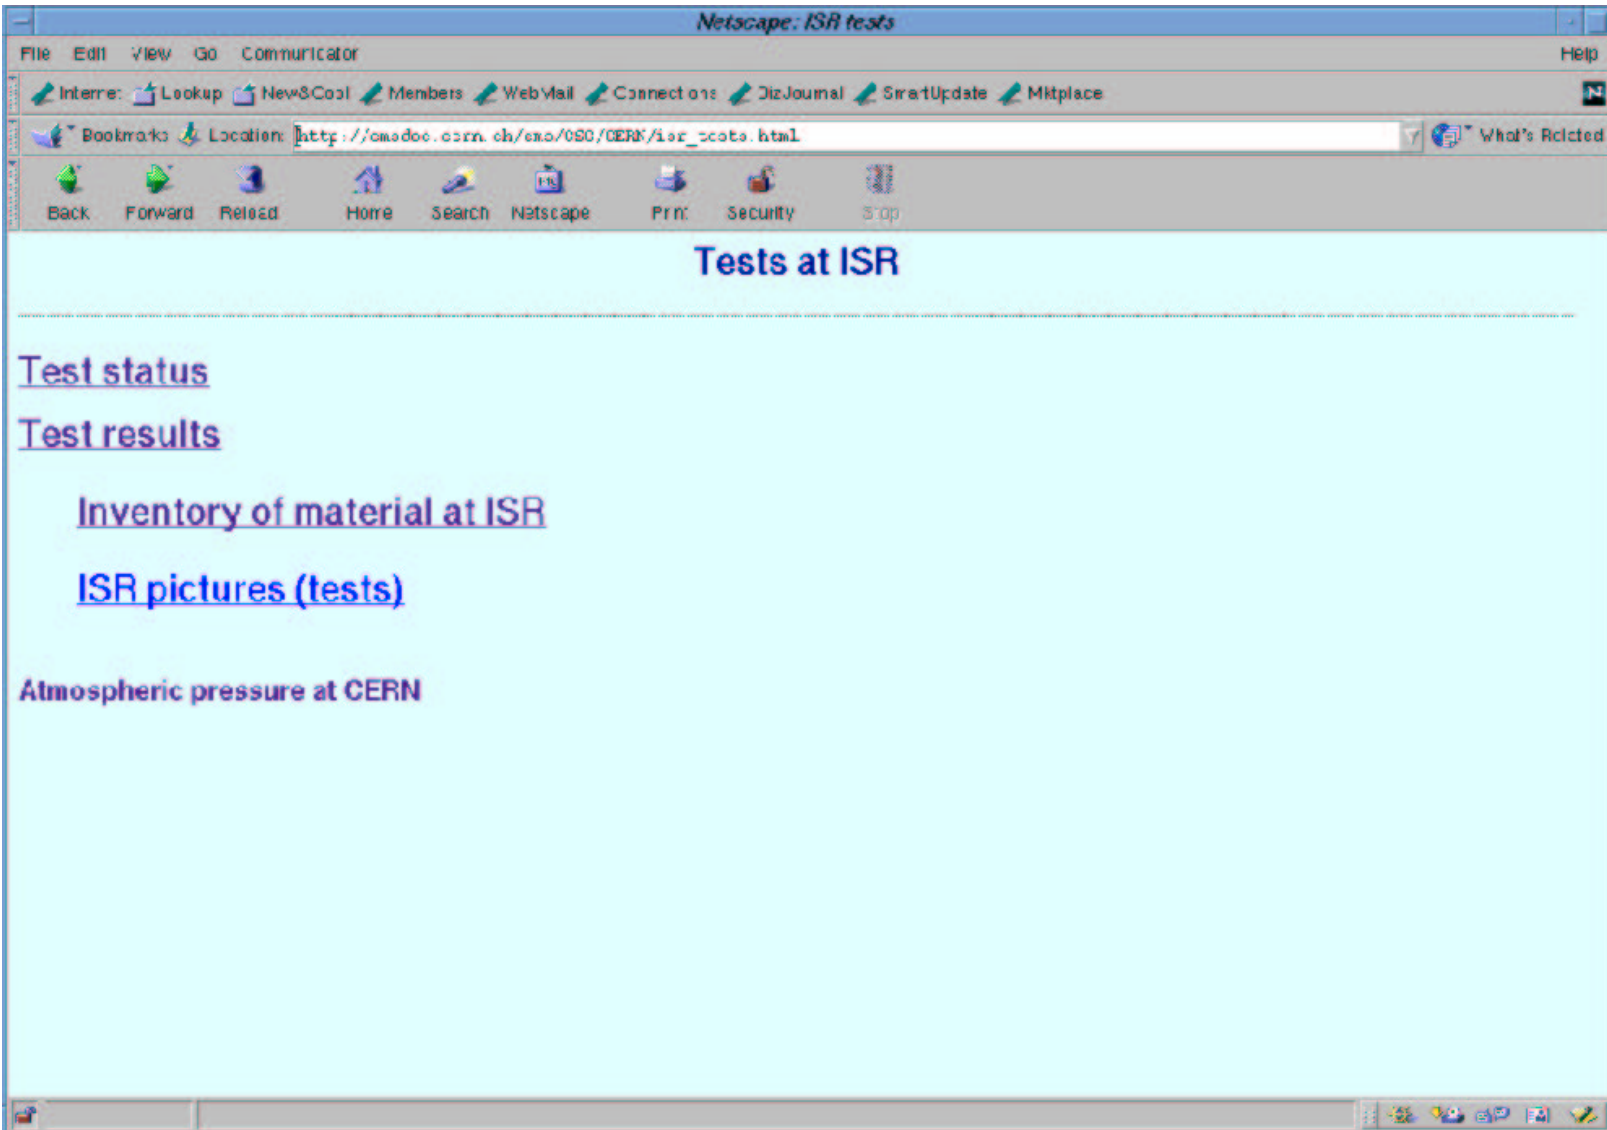

URL address:

<http://cmsdoc.cern.ch/cms/CSC/CERN/isr_tests.html>

This page gives access to test results on Web and status of tests.