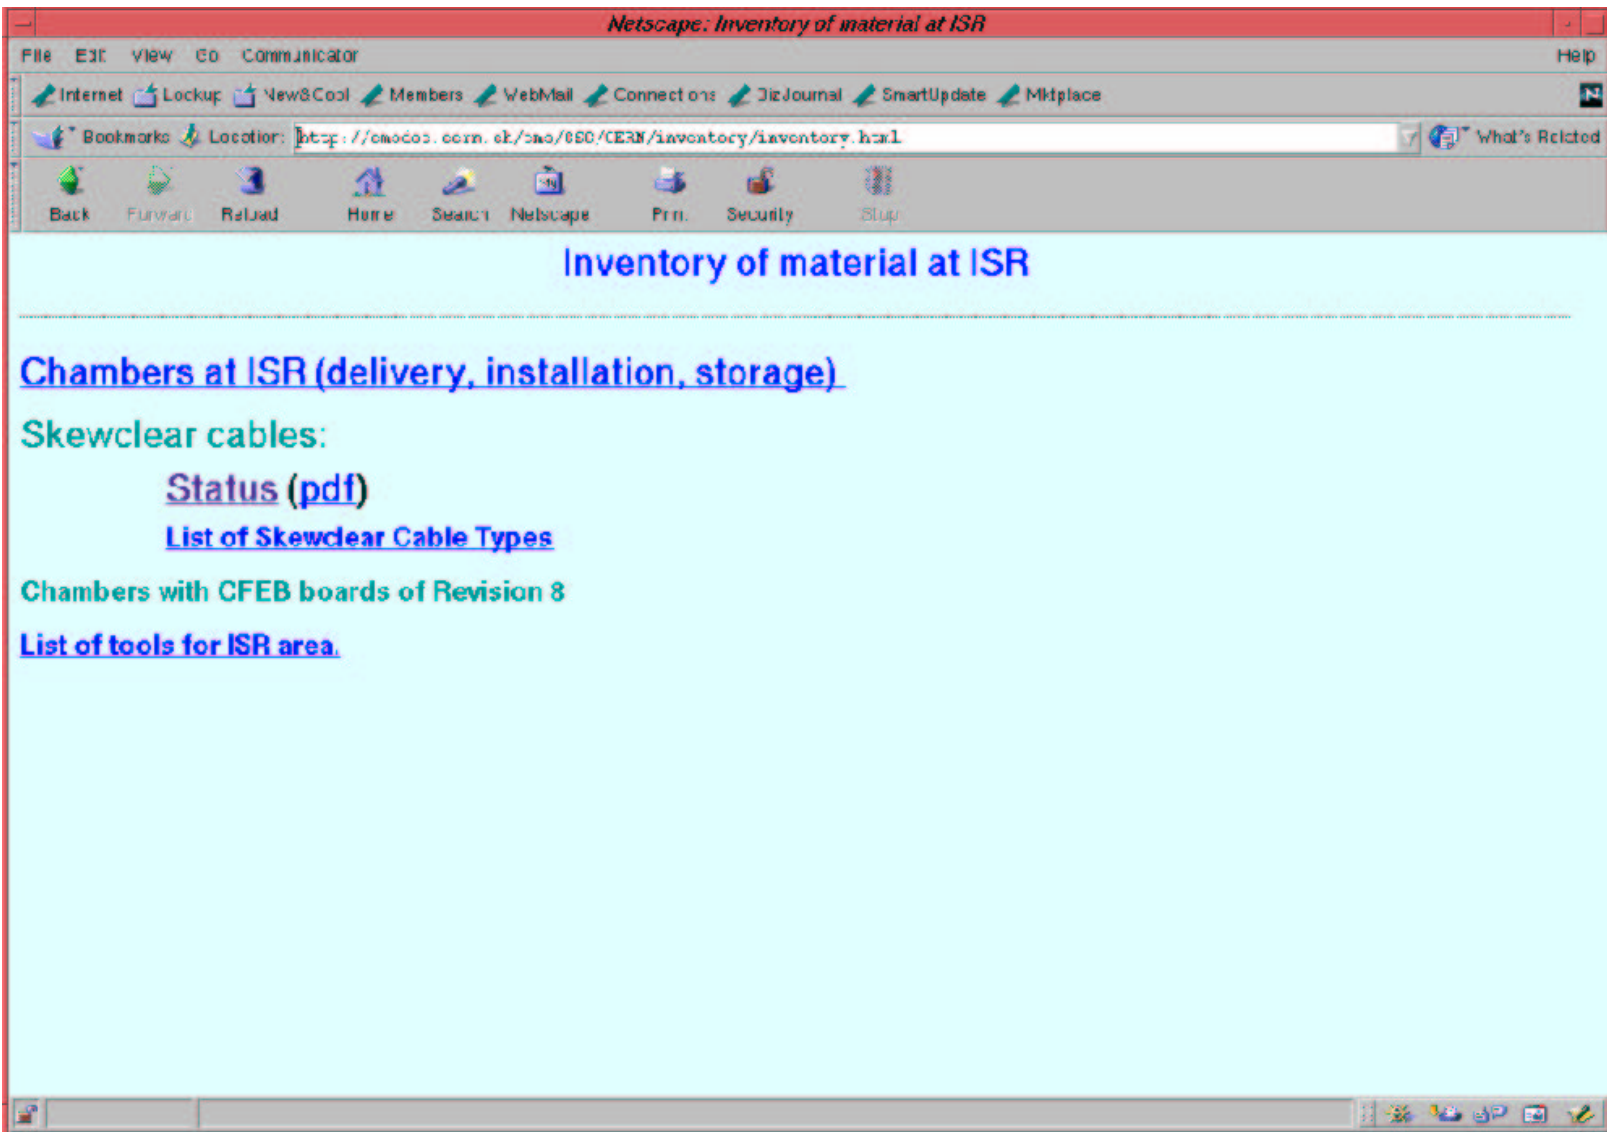

URL address:

<http://cmsdoc.cern.ch/cms/CSC/CERN/inventory/inventory.html>