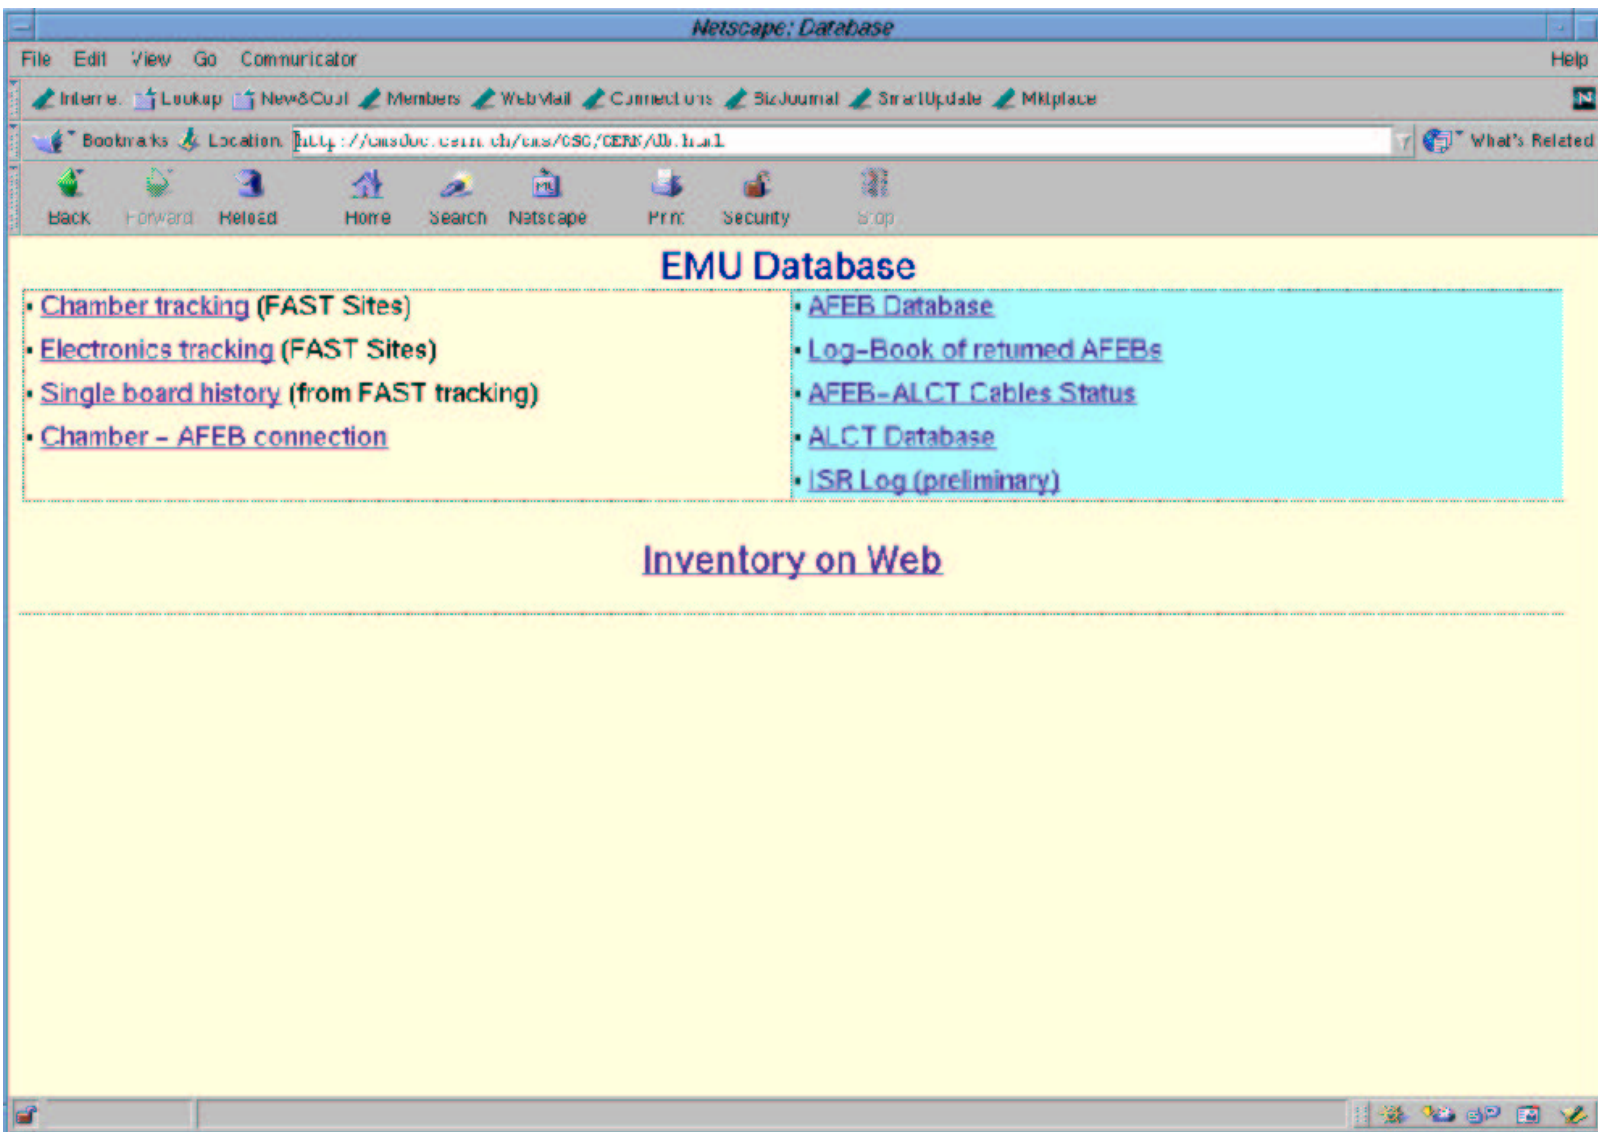

Information Pool at CERN

Igor Vorobiev
Carnegie Mellon University

Endcap Muon Meeting
CERN
25 February 2003

Information Pool Structure

ISR

Information Pool consists of (unlimited) space in CERN central Oracle database and CMS Web server space (few Gbyte). Central Database is filled by direct applications (AFEB, ALCT, Cables etc.) and by local FAST sites databases (chambers and boards tracking). Test results from FAST sites (as a set of files for each chamber) are saved on local Web spaces (where ISR uses central Web space as a local one). In a time (if necessary) the important results from tests will be decoded from files and uploaded into Central Database for subsequent use in the experiment. Web space is also used for presentation of activities at CERN and simple accounting of equipment at ISR ("Inventory on Web").

URL address:

<http://cmsdoc.cern.ch/CSC/CERN/Welcome.html>

Gives access to all information: database, test results, inventory, pictures, CERN group minutes and so on.

Database Web Page

URL address:

<http://cmsdoc.cern.ch/cms/CSC/CERN/db.html>

Left column - FAST sites DB, right - direct applications.
"Chamber - AFEB connection" - cross reference.

DB: Single board history (from board tracking)

URL address:

http://oraweb03.cern.ch:9000/pls/cms_emu_cern.pro/
/board_fast.select_board

Click on “Single board history” from DB page.

DB: Single board history (tracking)

Netscape: Board View

File Edit View Go Communicator Help

Internet Lookup New&Cool Members WebMail Connections BizJournal SmartUpdate Mktplace